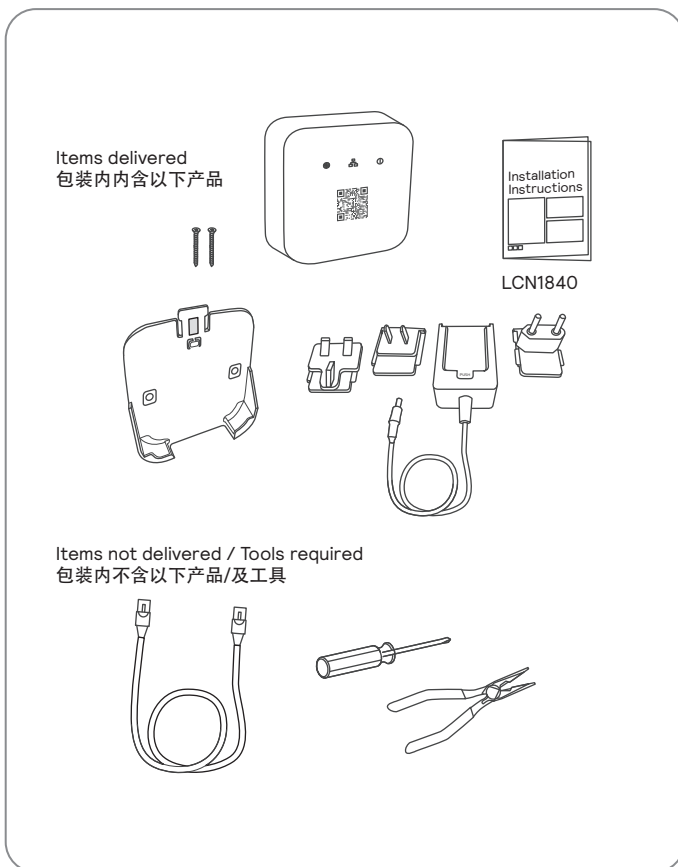

interact

Wireless gateway
Interact Pro
LCN1840

Installation Instructions

Instructions d'installation
Instrucciones de instalación

Istruzioni per l'installazione
Installatie-instructies

Installationsanweisungen
インストール手順

安裝指示書
إرشادات التركيب