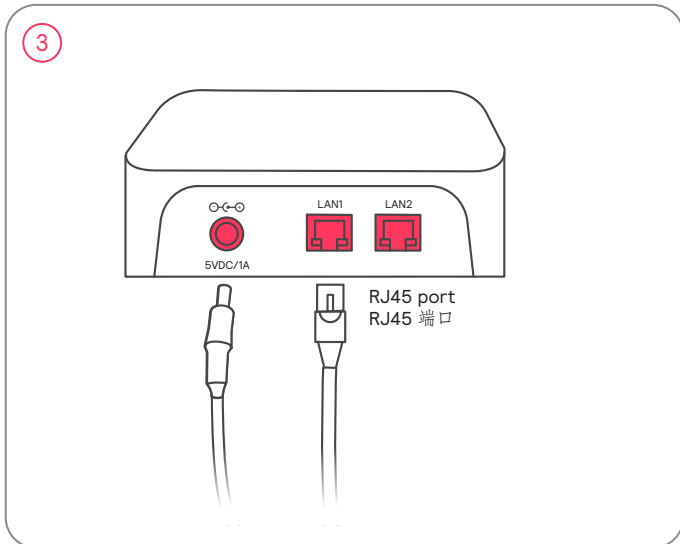

interact

Wireless gateway
Interact Pro
LCN1840

Installation Instructions

Instructions d'installation
Instrucciones de instalación

Istruzioni per l'installazione
Installatie-instructies

Installationsanweisungen
インストール手順

安裝指示書
إرشادات التركيب

FCC Compliance Statement

This device complies with part 15 of the FCC Rules. Operation is subject to the following two conditions: (1) This device may not cause harmful interference, and (2) this device must accept any interference received, including interference that may cause undesired operation.

This equipment complies with FCC radiation exposure limits set forth for an uncontrolled environment. This equipment should be installed and operated with minimum distance 20 cm between the radiator & your body.