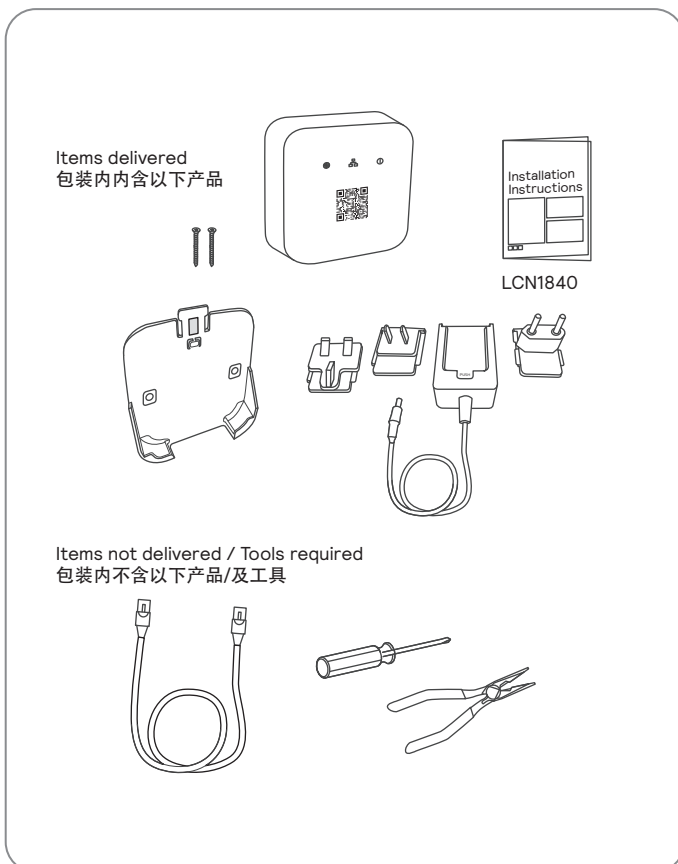

interact

Wireless gateway
Interact Pro
LCN1840

Installation Instructions

Instructions d'installation
Instrucciones de instalación

Istruzioni per l'installazione
Installatie-instructies

Installationsanweisungen
インストール手順

安裝指示書
إرشادات التركيب

FCC Compliance Statement

This device complies with part 15 of the FCC Rules. Operation is subject to the following two conditions: (1) This device may not cause harmful interference, and (2) this device must accept any interference received, including interference that may cause undesired operation.