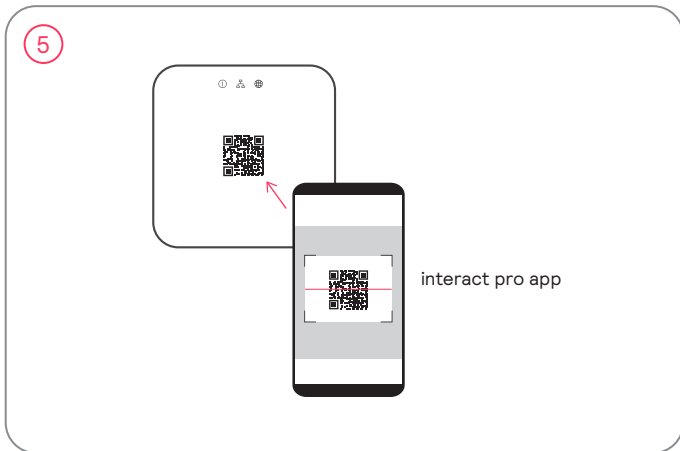

interact

Wireless gateway
Interact Pro
LCN1840

Installation Instructions

Instructions d'installation
Instrucciones de instalación

Istruzioni per l'installazione
Installatie-instructies

Installationsanweisungen
インストール手順

安裝指示書
إرشادات التركيب

FCC Compliance Statement

This device complies with part 15 of the FCC Rules. Operation is subject to the following two conditions: (1) This device may not cause harmful interference, and (2) this device must accept any interference received, including interference that may cause undesired operation.