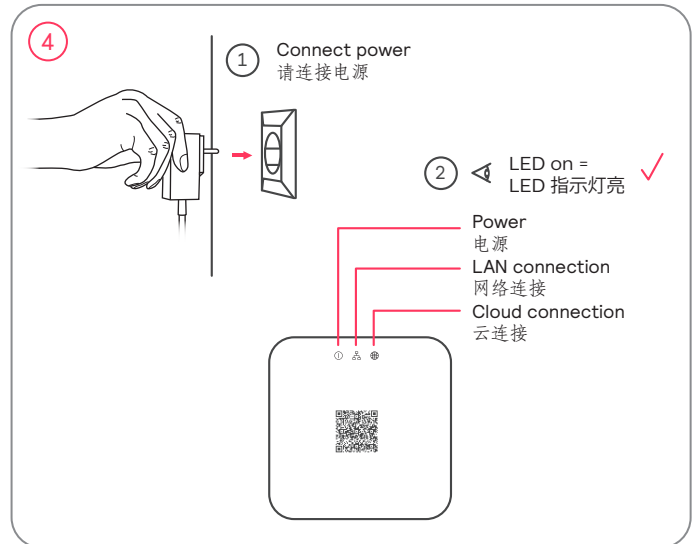

interact

Wireless gateway
Interact Pro
LCN1840

Installation Instructions

Instructions d'installation
Instrucciones de instalación

Istruzioni per l'installazione
Installatie-instructies

Installationsanweisungen
インストール手順

安裝指示書
إرشادات التركيب

FCC Compliance Statement

This device complies with part 15 of the FCC Rules. Operation is subject to the following two conditions: (1) This device may not cause harmful interference, and (2) this device must accept any interference received, including interference that may cause undesired operation.

This equipment complies with FCC radiation exposure limits set forth for an uncontrolled environment. This equipment should be installed and operated with minimum distance 20 cm between the radiator & your body.