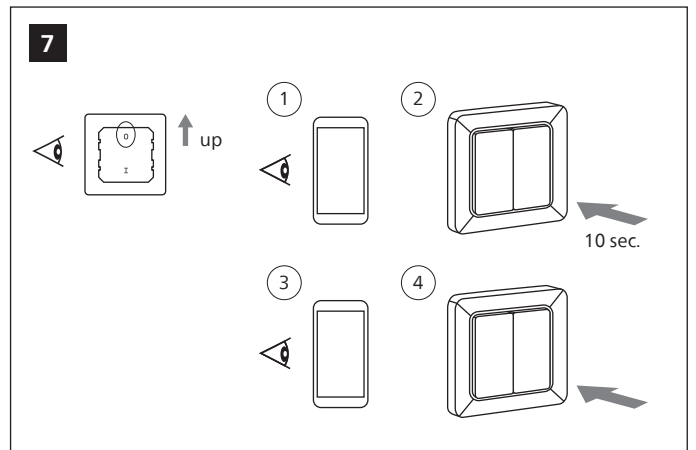

PHILIPS

UID8480/10

Wireless switch,
scene selection

Installation Instructions

Instructions d'installation
Instrucciones de instalación

Istruzioni per l'installazione
Installatie-instructies

Installationsanweisungen
インストール手順

安裝指示书
إرشادات التركيب

Hereby, Signify declares that the radio equipment type UID8480/10 is in compliance with Directive 2014/53/EU. The full text of the EU declaration of conformity is available at the following Internet address: <http://www.philips.com/red>