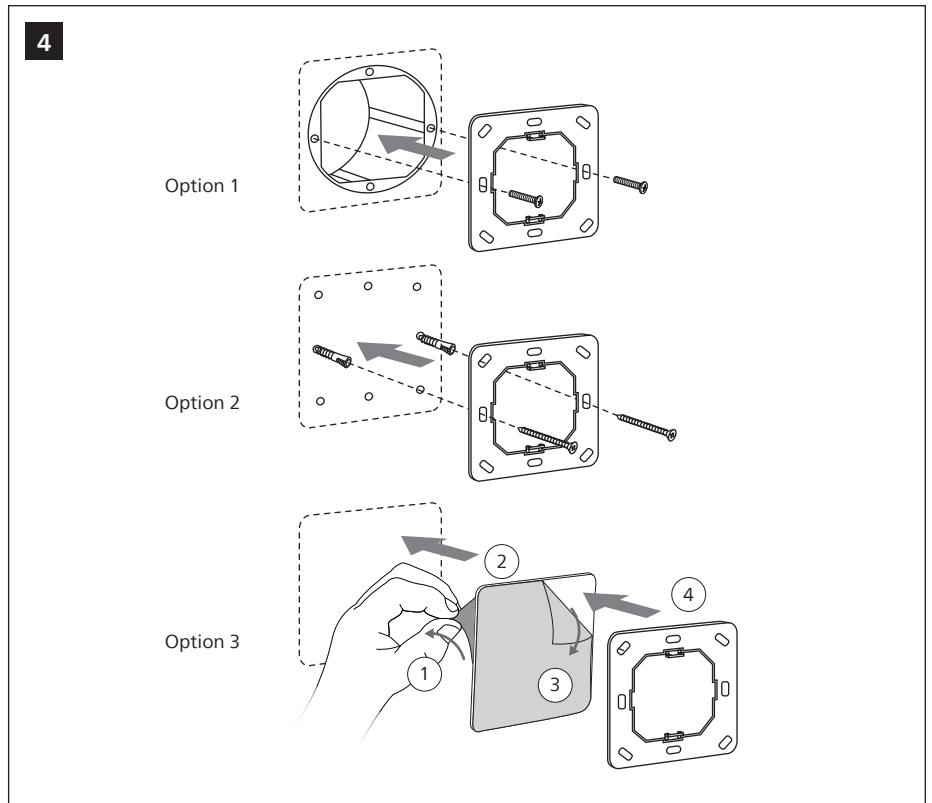

PHILIPS

UID8480/10

Wireless switch,
scene selection

Installation Instructions

Instructions d'installation
Instrucciones de instalación

Istruzioni per l'installazione
Installatie-instructies

Installationsanweisungen
インストール手順

安裝指示书
إرشادات التركيب

Hereby, Signify declares that the radio equipment type UID8480/10 is in compliance with Directive 2014/53/EU. The full text of the EU declaration of conformity is available at the following Internet address: <http://www.philips.com/red>