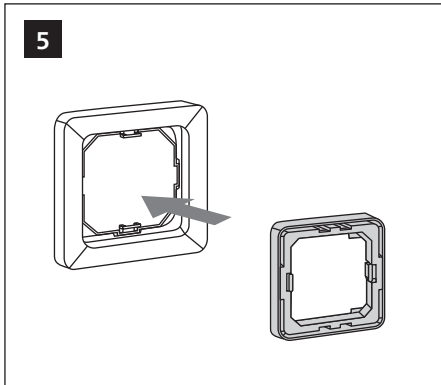

PHILIPS

UID8480/10

Wireless switch,
scene selection

Installation Instructions

Instructions d'installation
Instrucciones de instalación

Istruzioni per l'installazione
Installatie-instructies

Installationsanweisungen
インストール手順

安裝指示书
إرشادات التركيب

Hereby, Signify declares that the radio equipment type UID8480/10 is in compliance with Directive 2014/53/EU. The full text of the EU declaration of conformity is available at the following Internet address: <http://www.philips.com/red>