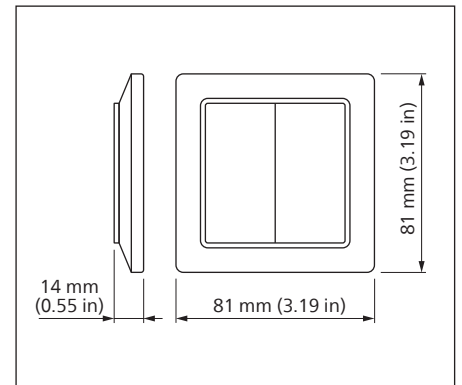

PHILIPS

UID8480/10

Wireless switch,
scene selection

Installation Instructions

Instructions d'installation
Instrucciones de instalación

Istruzioni per l'installazione
Installatie-instructies

Installationsanweisungen
インストール手順

安裝指示书
إرشادات التركيب

Hereby, Signify declares that the radio equipment type UID8480/10 is in compliance with Directive 2014/53/EU. The full text of the EU declaration of conformity is available at the following Internet address: <http://www.philips.com/red>