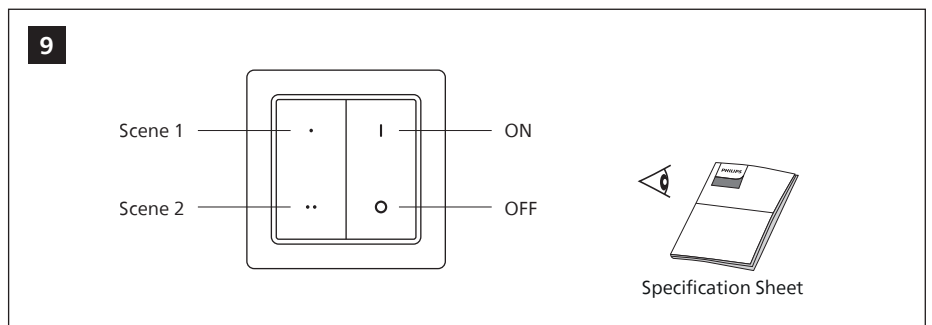

PHILIPS

UID8480/10

Wireless switch,
scene selection

Installation Instructions

Instructions d'installation
Instrucciones de instalación

Istruzioni per l'installazione
Installatie-instructies

Installationsanweisungen
インストール手順

安裝指示书
إرشادات التركيب

Hereby, Signify declares that the radio equipment type UID8480/10 is in compliance with Directive 2014/53/EU. The full text of the EU declaration of conformity is available at the following Internet address: <http://www.philips.com/red>