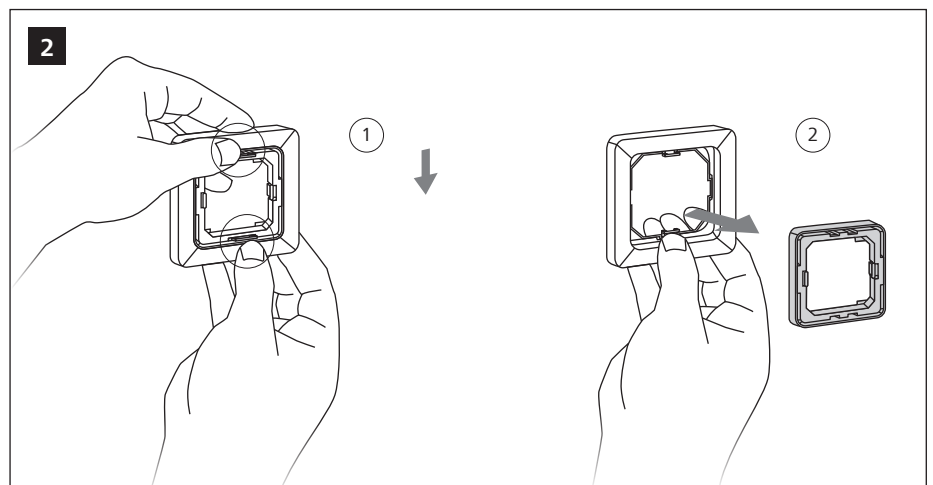

PHILIPS

UID8480/10

Wireless switch,
scene selection

Installation Instructions

Instructions d'installation
Instrucciones de instalación

Istruzioni per l'installazione
Installatie-instructies

Installationsanweisungen
インストール手順

安裝指示书
إرشادات التركيب

Hereby, Signify declares that the radio equipment type UID8480/10 is in compliance with Directive 2014/53/EU. The full text of the EU declaration of conformity is available at the following Internet address: <http://www.philips.com/red>