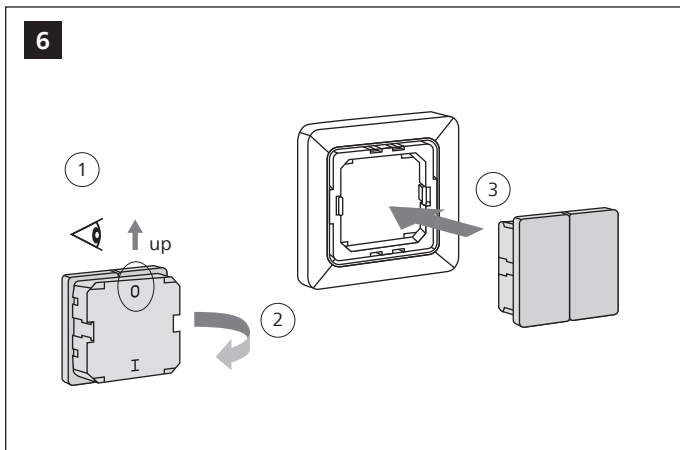

PHILIPS

UID8480/10

Wireless switch,
scene selection

Installation Instructions

Instructions d'installation
Instrucciones de instalación

Istruzioni per l'installazione
Installatie-instructies

Installationsanweisungen
インストール手順

安裝指示书
إرشادات التركيب

Hereby, Signify declares that the radio equipment type UID8480/10 is in compliance with Directive 2014/53/EU. The full text of the EU declaration of conformity is available at the following Internet address: <http://www.philips.com/red>