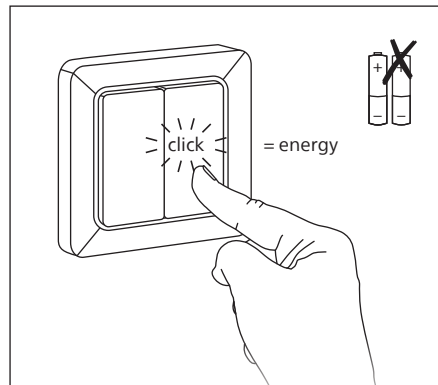

PHILIPS

UID8480/10

Wireless switch,
scene selection

Installation Instructions

Instructions d'installation
Instrucciones de instalación

Istruzioni per l'installazione
Installatie-instructies

Installationsanweisungen
インストール手順

安裝指示书
إرشادات التركيب

Hereby, Signify declares that the radio equipment type UID8480/10 is in compliance with Directive 2014/53/EU. The full text of the EU declaration of conformity is available at the following Internet address: <http://www.philips.com/red>