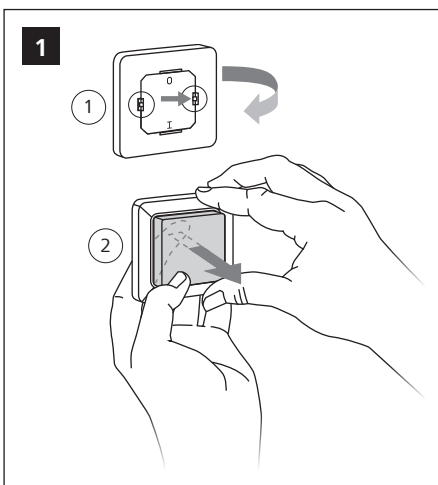

PHILIPS

UID8480/10

Wireless switch,
scene selection

Installation Instructions

Instructions d'installation
Instrucciones de instalación

Istruzioni per l'installazione
Installatie-instructies

Installationsanweisungen
インストール手順

安裝指示书
إرشادات التركيب

Hereby, Signify declares that the radio equipment type UID8480/10 is in compliance with Directive 2014/53/EU. The full text of the EU declaration of conformity is available at the following Internet address: <http://www.philips.com/red>