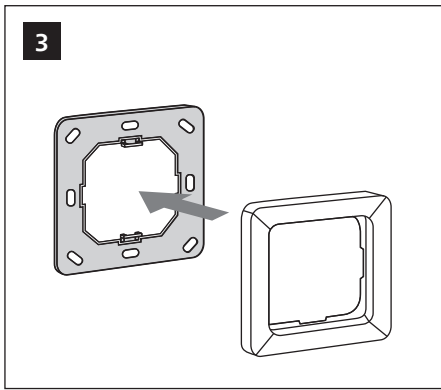

PHILIPS

UID8480/10

Wireless switch,
scene selection

Installation Instructions

Instructions d'installation
Instrucciones de instalación

Istruzioni per l'installazione
Installatie-instructies

Installationsanweisungen
インストール手順

安裝指示书
إرشادات التركيب

Hereby, Signify declares that the radio equipment type UID8480/10 is in compliance with Directive 2014/53/EU. The full text of the EU declaration of conformity is available at the following Internet address: <http://www.philips.com/red>